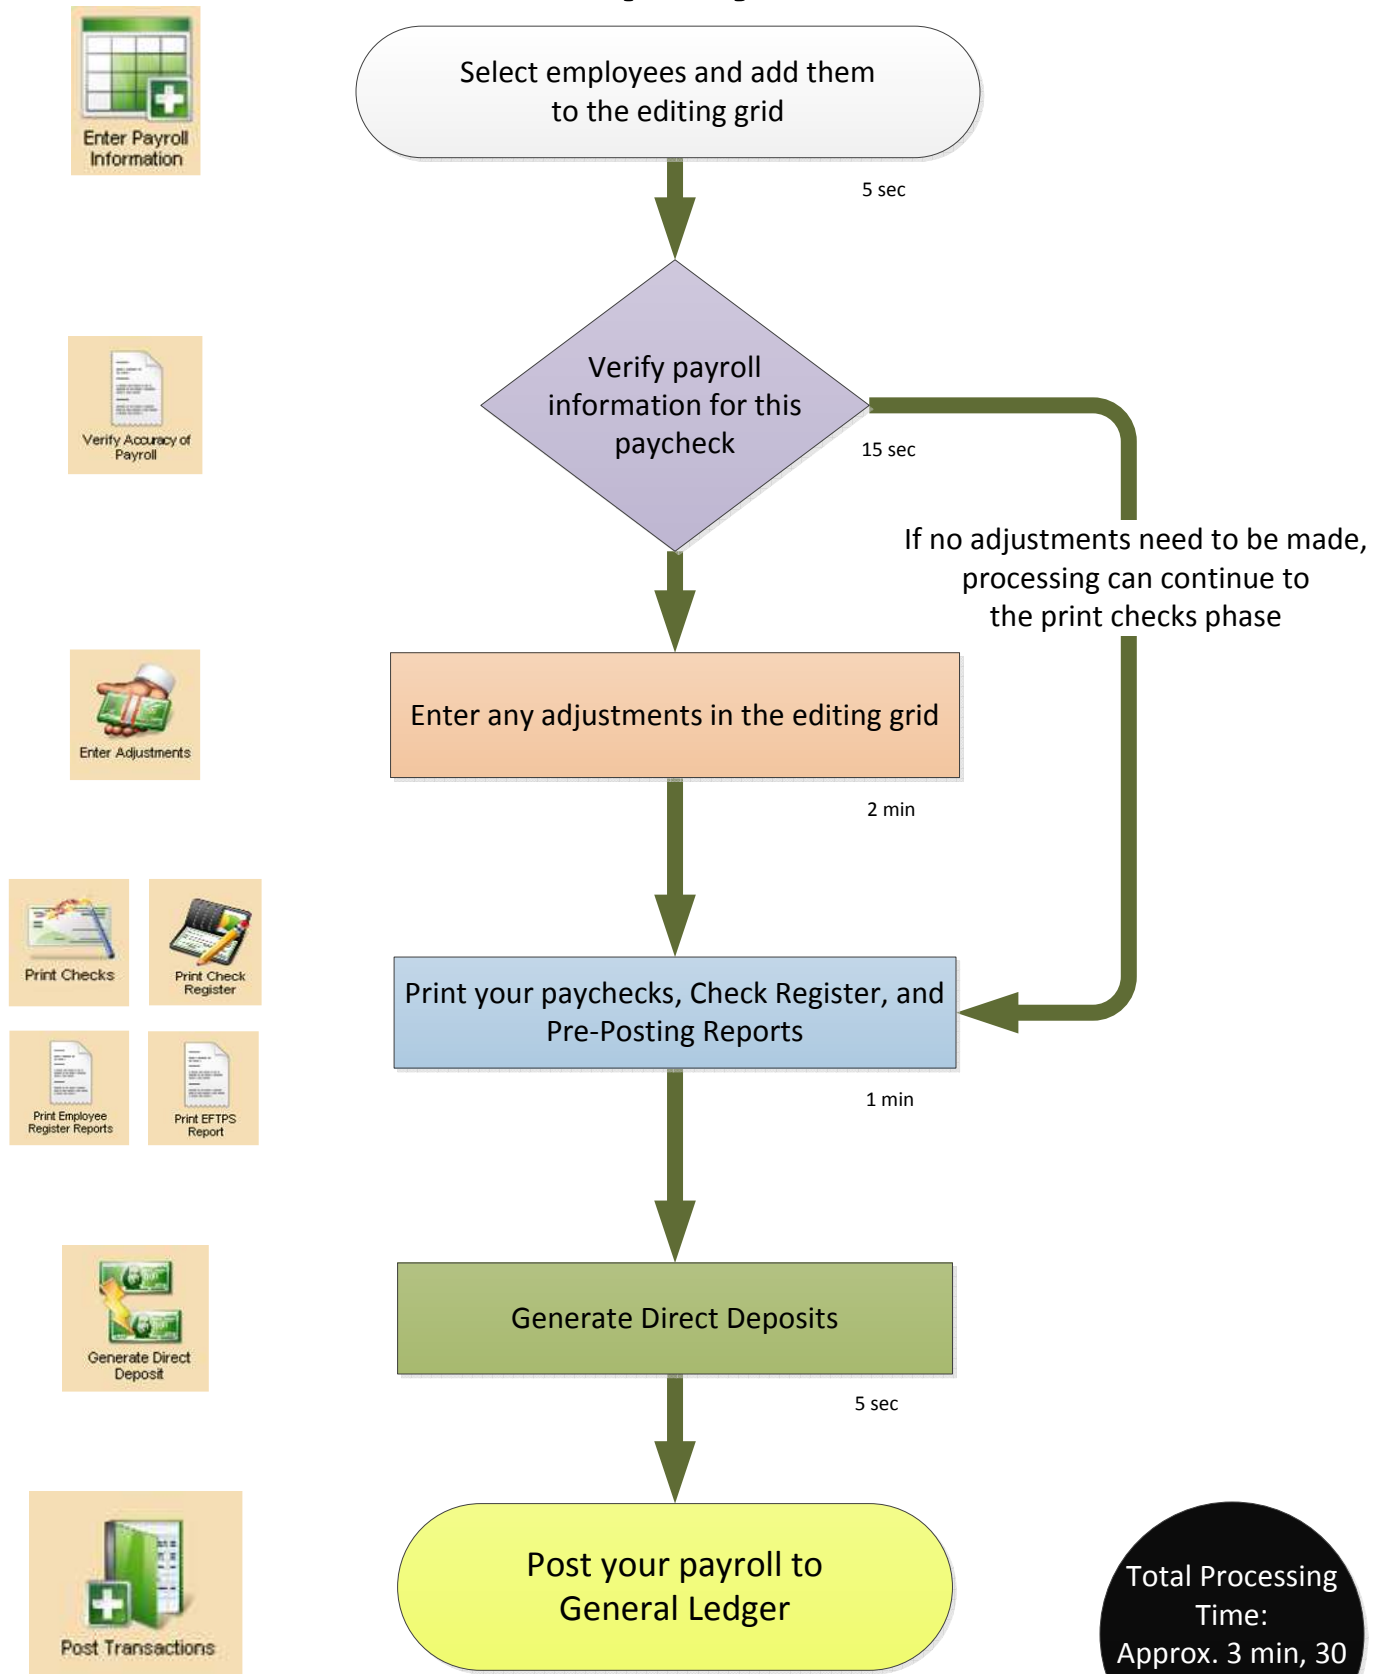

Processing A Denali Payroll Run – 10 Employees

Total Processing Time:
Approx. 3 min, 30 sec